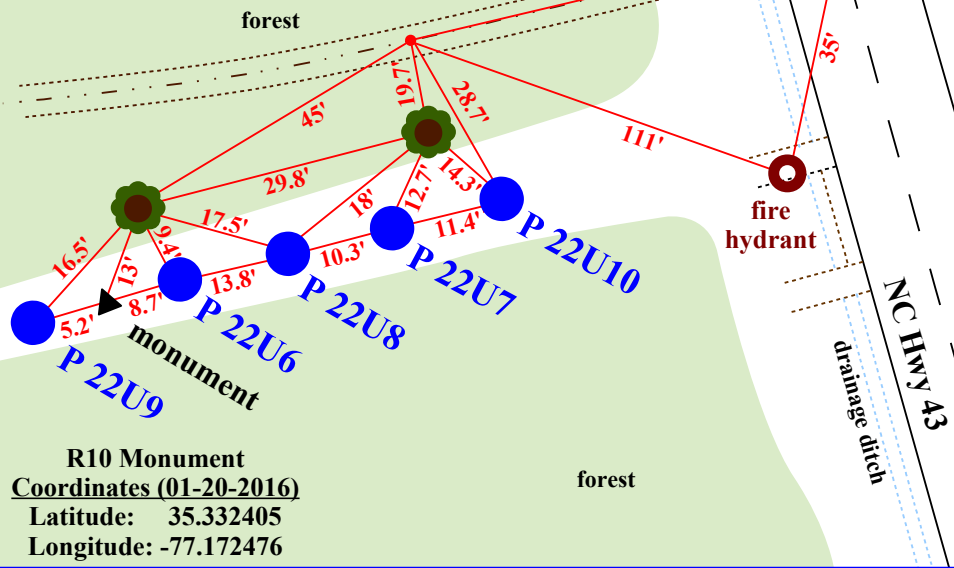

Latitude: 35.332429
Longitude: -77.172490

Site Map

North Carolina
Monitoring Well Network
Palmetto Swamp Site, P 22U
North of Vanceboro,
Craven County, NC

NOTE: This map is for informational purposes only. It does not authorize any party to enter onto any lands depicted herein.